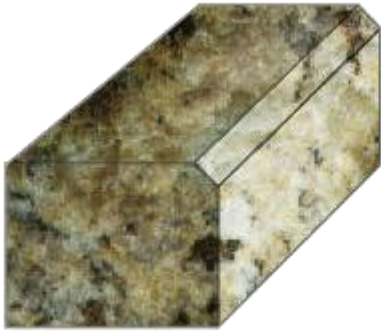

STONE SPECIALISTS

GRANITE AND MARBLE STANDARD EDGE DETAIL DIAGRAM

1/8" BEVEL

1/4" BEVEL

1/2" BEVEL

1/8" ROUND

1/4" ROUND

1/2" BULL NOSE

3cm OGEE

FULL BULL NOSE