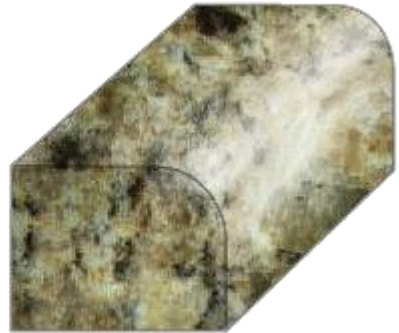

STONE SPECIALISTS

GRANITE AND MARBLE STANDARD EDGE DETAIL DIAGRAM

1/8" BEVEL

1/4" BEVEL

1/2" BEVEL

1/8" ROUND

1/4" ROUND

1/2" BULL NOSE

3cm OGEE

FULL BULL NOSE