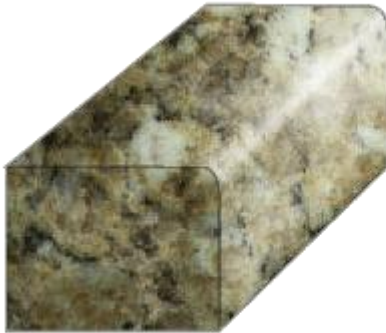

STONE SPECIALISTS

GRANITE AND MARBLE STANDARD EDGE DETAIL DIAGRAM

1/8" BEVEL

1/4" BEVEL

1/2" BEVEL

1/8" ROUND

1/4" ROUND

1/2" BULL NOSE

3cm OGEE

FULL BULL NOSE