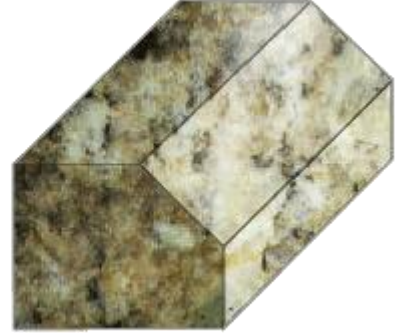

STONE SPECIALISTS

GRANITE AND MARBLE STANDARD EDGE DETAIL DIAGRAM

1/8" BEVEL

1/4" BEVEL

1/2" BEVEL

1/8" ROUND

1/4" ROUND

1/2" BULL NOSE

3cm OGEE

FULL BULL NOSE